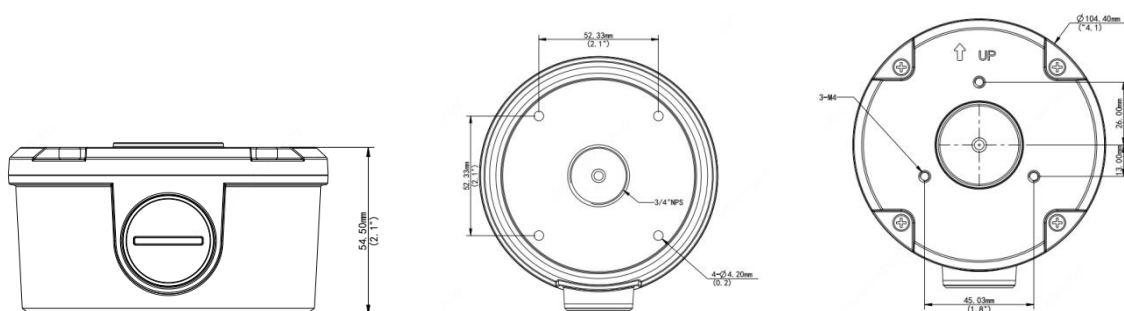

Dimension

www.uniview.com/uniarch

©2019 Zhejiang Uniview Technologies Co., Ltd. All rights reserved.

*Product specifications and availability are subject to change without notice.